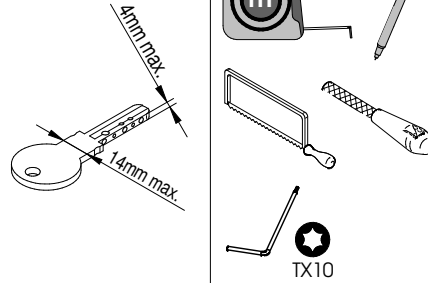

DCSLAE series

- Eng Installation
- D Montageanleitung
- F Installation
- E Instalación