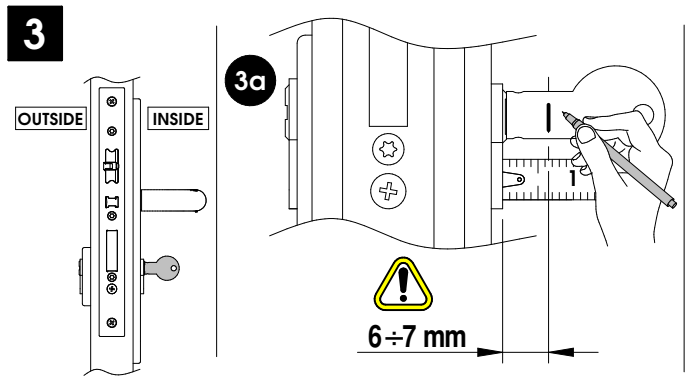

DCSLAE series

- Eng Installation
- D Montageanleitung
- F Installation
- E Instalación