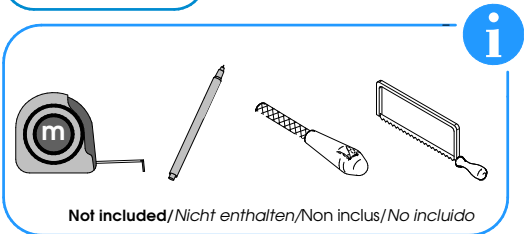

- Eng Installation guide
- D Montageanleitung
- F Guide d'installation
- E Guía de instalación

DCSLAE series

Not necessary!
Nicht nötig!
Pas nécessaire!
No necesario!

225741-ED.- 10/09/2018

All contents current at time of publication. SALTO Systems S.L. reserves the right to change availability of any item in this catalog, its design, construction, and/or materials.